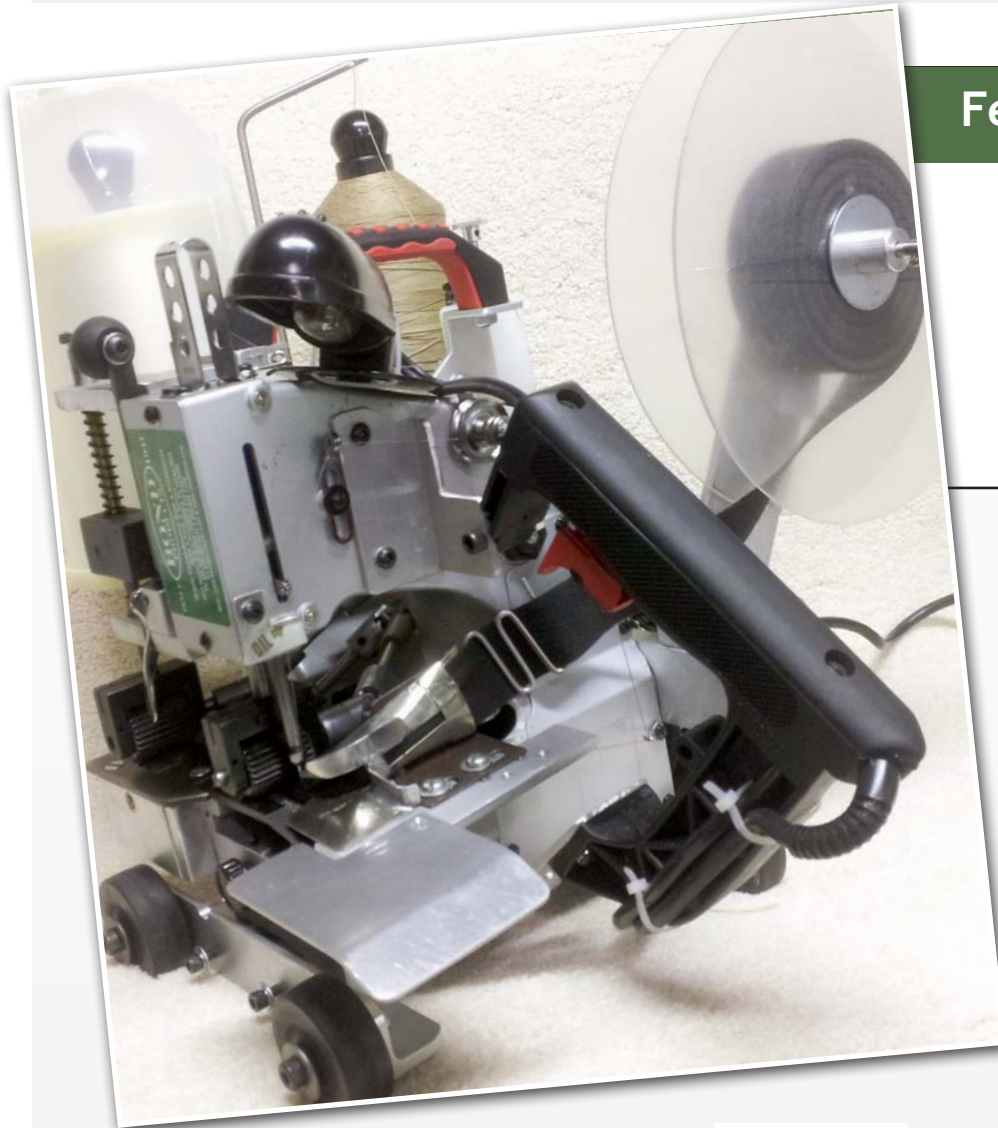

## PBB-2X 4 x 4 Double Puller Portable Bobbinless Binder

### Features Include:

- High Speed
- Speed Control
- Heavy Duty Utility
- Non-Slip Belt System

#### PBB-2X 4 x 4 Double Puller

This model PBB is a true 4 x 4, with positive drive on top, bottom, front and back.

It is the fastest, most heavy-duty portable bobbinless binding machine on the market.

Bind the carpet base using the optional cove guide, or blast through plushes and heavy Berber carpet with ease, using 1-1/4" tapes.

*Turn this machine into the fastest portable serger ever made using our 1-1/4" serge tape folder and Style 250 tape.*

**IMAGINE...**  
*Never Having to Change  
Another Bobbin!*