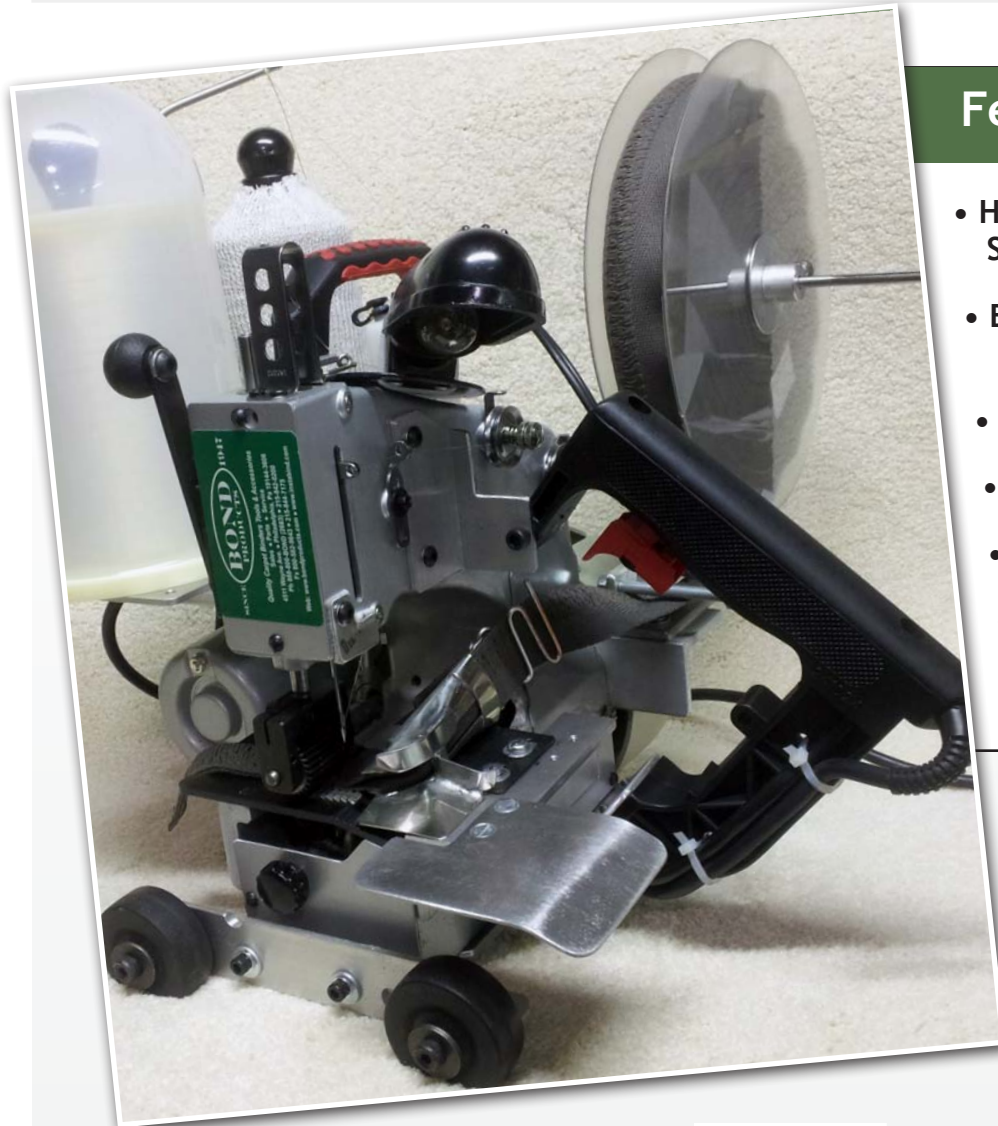

FOR ALL YOUR CARPET
BINDING NEEDS
SINCE 1947

Order Online at
www.bondproducts.com

PBB-1X Variable Speed Single Puller Portable Bobbinless Binder

Features Include:

- High Speed/Variable Speed "Fingertip Control"
- Extra Heavy-Duty Construction
- Runs Various Tape Widths
- Self Oiling & Cleaning
- Lightweight & Portable
- 110 Volt, 60 Watt, 8,000 RPM Heavy-Duty Motor

PBB-1X Variable Speed Single Puller

The model PBB-1X is the most economical, heavy-duty, high-speed portable bobbinless binding machine available, with maximum speed of over 30 feet per minute.

Glides through even tough unitary backing with ease. Bind any size carpet on-site. Backed by