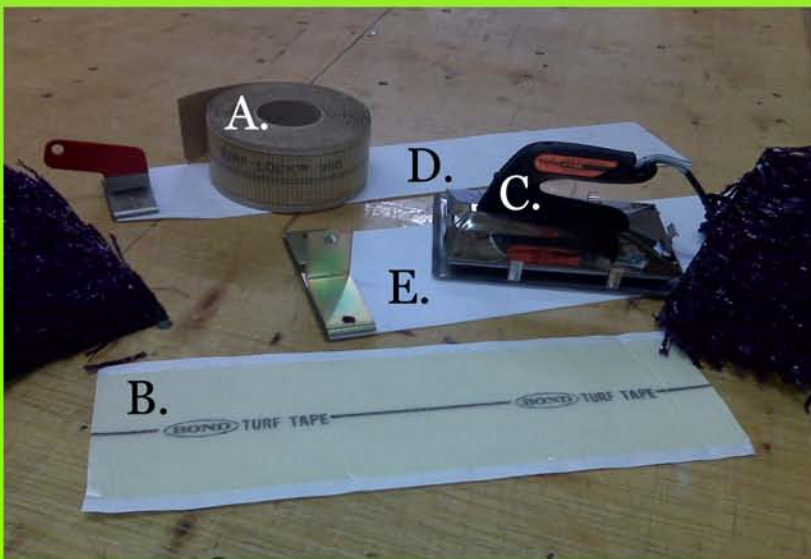

# Turf-Lock Tapes Seam Sled Instructions

When using the Bond Turf Tape Seaming System, it is of utmost importance to use the seam sled!

It will align the tape & iron under your seam.

It will give you a solid base when working over rough or uneven surfaces.

It will help you keep the iron running at optimal temperatures and help ensure the complete melting of the adhesive even in adverse weather conditions.

It will enable the installer to easily press and tractor the turf into the molten adhesive for optimal bonding strength and penetration.

It helps eliminate any distortion or uneven seams and helps the base to remain even.

## SYSTEM COMPONENTS:

- A. 3 INCH TURF TAPE
- B. 6 INCH TURF TAPE
- C. 6 INCH HIGH TEMP SEAM IRON
- D. 3 INCH SEAM SLED
- E. 6 INCH SEAM SLED