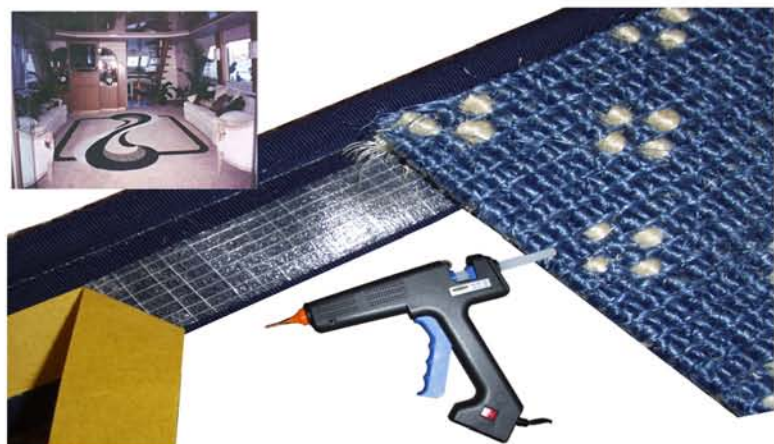

INSTABIND

**Patented D.I.Y. Instant
Carpet Binding System
Introduces...**

***“Outdoor & Marine Style”
&
“Safety Edge Style”***

- *UV & Mildew Proof**
- *Available in 4 Stock Colors**
- *Safety Edge in Neons & Reflective**
- *50 Feet Per Roll**
- *No Binding Equipment Needed to Install**
- *Does Inside Corners & Circles**
- *Installs Using Only a Hot Glue Gun & Scissors**
- *Made in USA** 

**Order Online & View
Free Video Tutorial @
www.instabind.com**

US Patent No. 7329324 B2

Stock Colors

Note: Colors are not exact representations

Black

**Neon
Orange**

Navy

**Neon
Green**

Grey

Beige

**Reflective
Edge**

Easy D.I.Y. Installation:

- *Size & prepare your carpet with a clean cut edge.
- *Peel & stick Instabind to underside of carpet perimeter - adjust as necessary.
- *Apply hot glue bead between carpet edge & Instabind tape (we recommend using a long nozzle tip - stock #ibnozzle).
- *When turning corners or circles, simply make a relief cut in the bottom tape flange and bend tape as necessary.
- *Enjoy beautiful results!